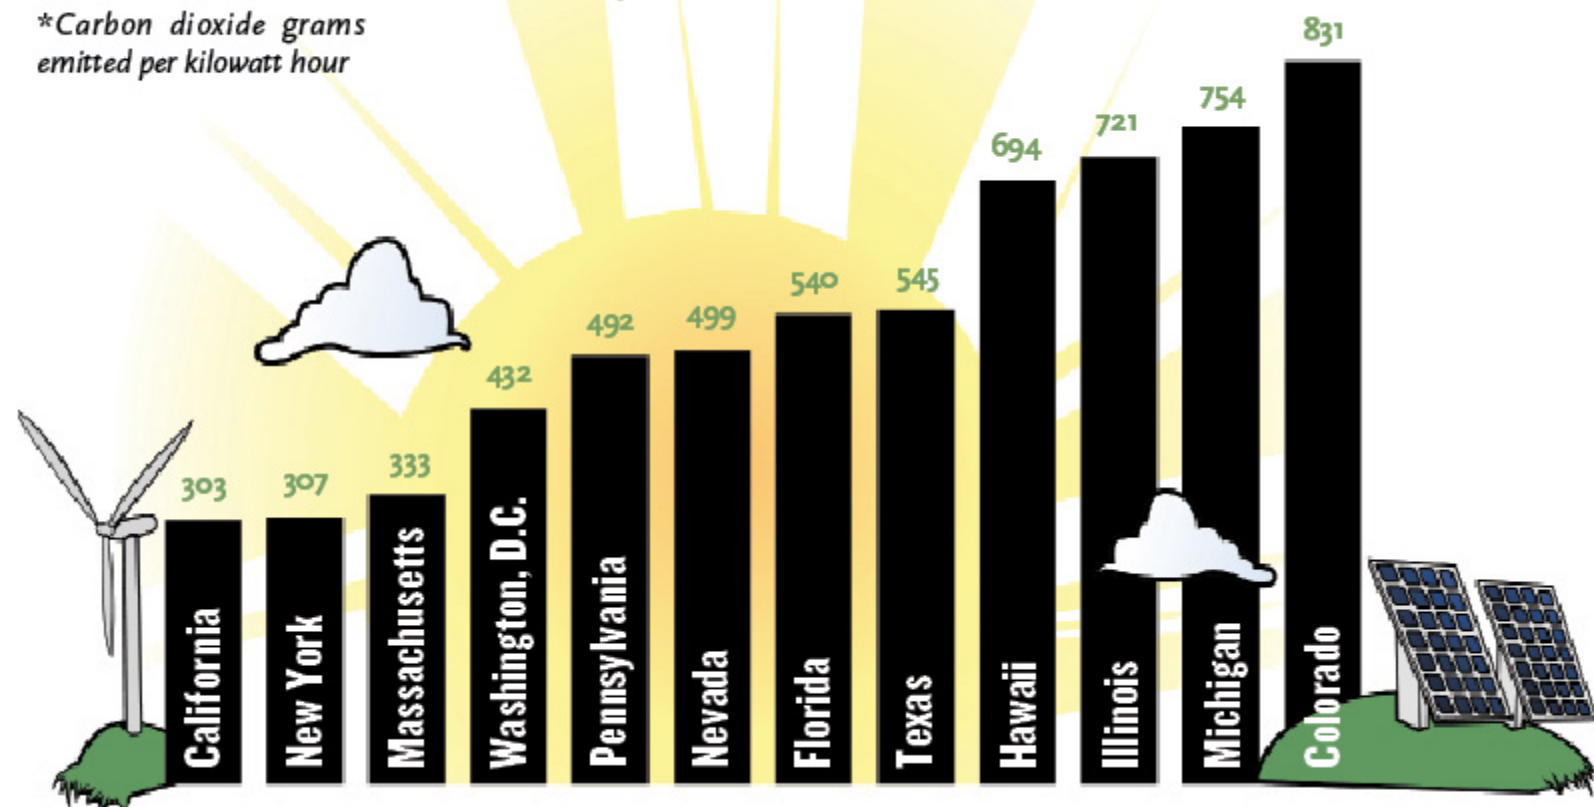

Electricity emissions, selected states*

*Carbon dioxide grams emitted per kilowatt hour

Source: Brighter Planet, Environmental Protection Agency