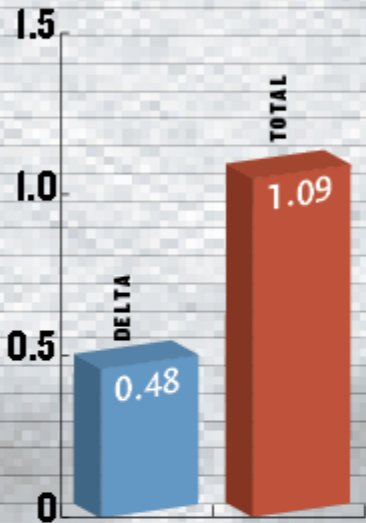

Consumer complaints:

Delta vs industry total (complaints per 100,000 enplanements)

2012

2011

Source: U.S. Department of Transportation