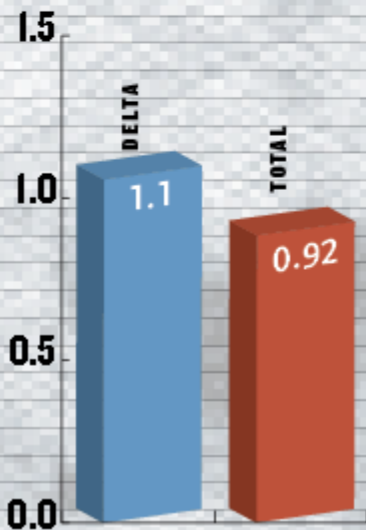

Consumer complaints:

Delta vs industry total (complaints per 100,000 enplanements)

2012

2011

Source: U.S. Department of Transportation