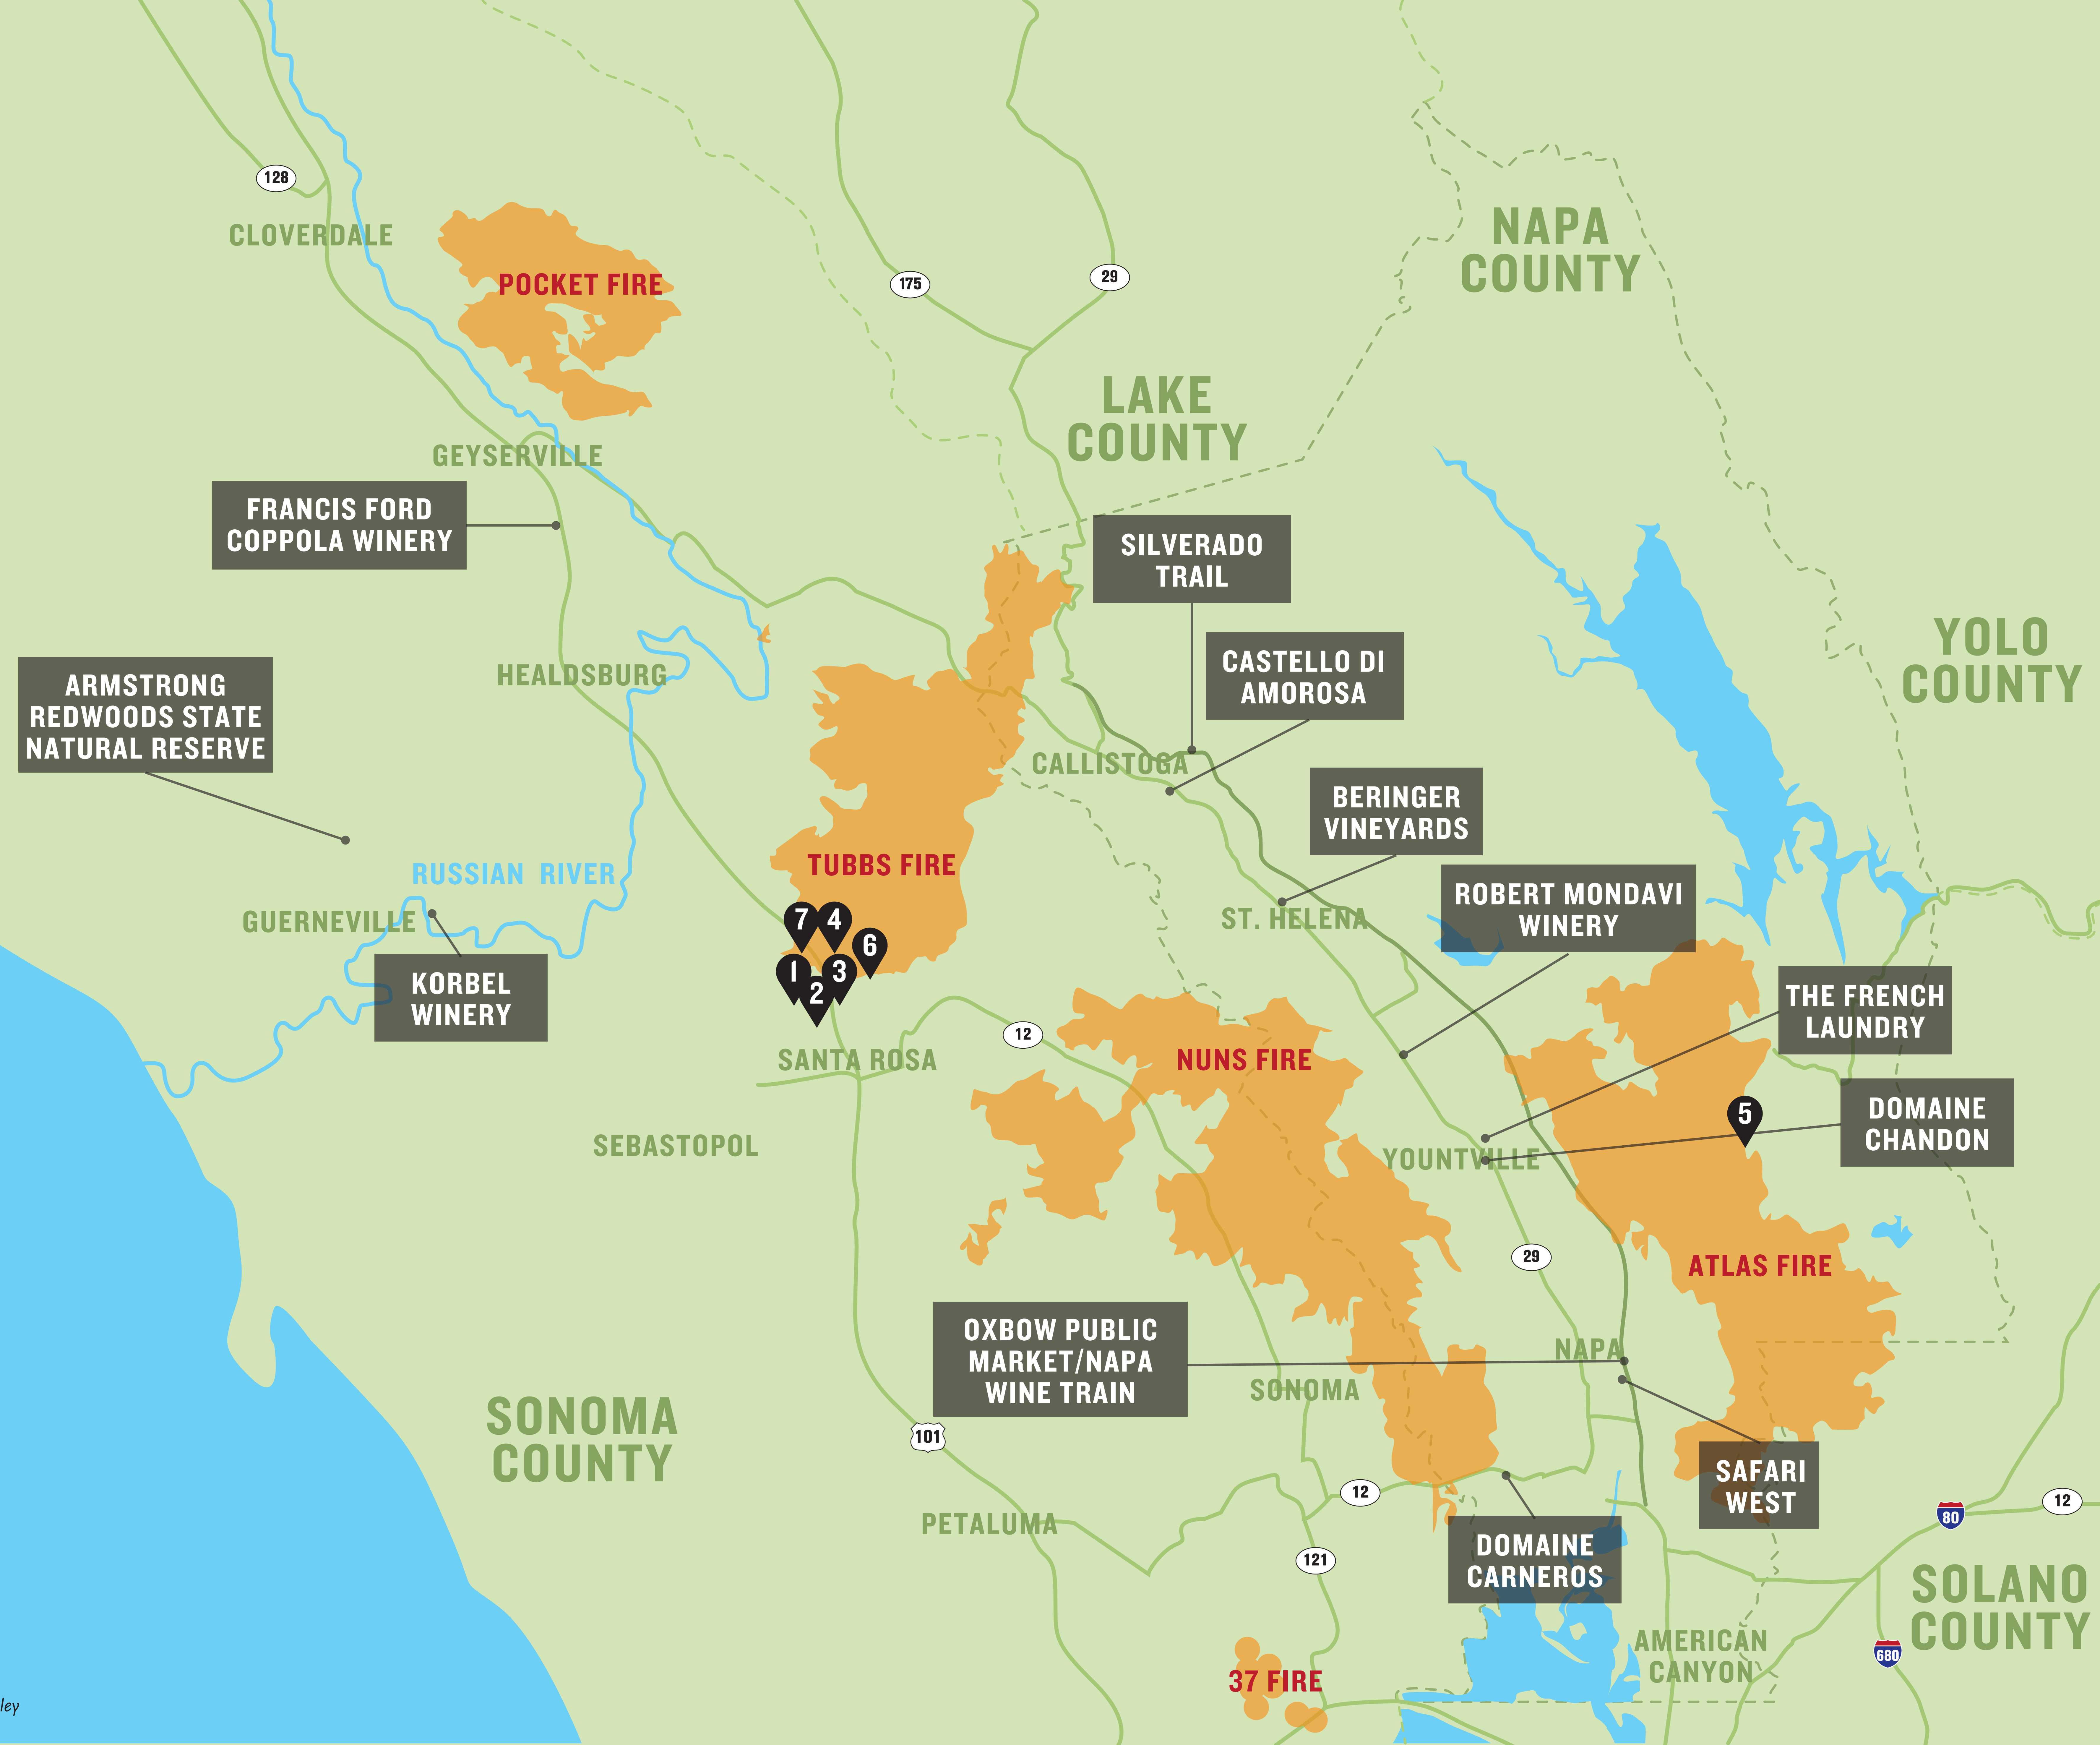

NAPA COUNTY AND SONOMA COUNTY FIRE STATUS MAP

NOVEMBER 3, 2017

 FIRES THAT BURNED IN OCTOBER 2017
(ALL ARE NOW 100% CONTAINED)

 CLOSED AS A RESULT OF FIRE DAMAGE

1. America's Best Value Inn @ Suites
2. Fountaingrove Inn
3. Hilton Sonoma Wine Country
4. Paradise Ridge Winery
5. Signorello Estate Winery
6. Sweet T's Restaurant
7. Willi's Wine Bar.

 HIGHWAYS

Source: California Department of Forestry and Fire Protection (CAL FIRE), Visit Napa Valley